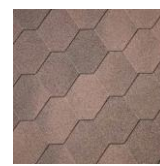

Superglass Hex

Edition: 20/02/2020

FIELD APPLICATION

Roofing material for commercial and Residential constructions with a roof pitch between 15° and 90°.

COLOURS

01- Black

03-Amazon Green

07-Dual Brown

10- Tile Red

20- Tile Red Ultra

23- Amazon Green Ultra

27- Dual Brown Ultra

DIMENSIONS

Length	1000 mm (+/- 3)
Width	318 mm (+/- 3)
Weight	+/- 22,96 kg/bd
Coverage/bundle	3 m ²
Schingles/bundle	22
Bundles/palet	45