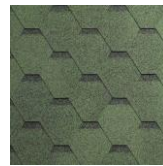

Superglass Hex

Edition: 20/02/2020

FIELD APPLICATION

Roofing material for commercial and Residential constructions with a roof pitch between 15° and 90°.

COLOURS

01- Black

03-Amazon Green

07-Dual Brown

10- Tile Red

20- Tile Red Ultra

23- Amazon Green Ultra

27- Dual Brown Ultra

DIMENSIONS

Length	1000 mm (+/- 3)
Width	318 mm (+/- 3)
Weight	+/- 22,96 kg/bd
Coverage/bundle	3 m ²
Schingles/bundle	22
Bundles/palet	45